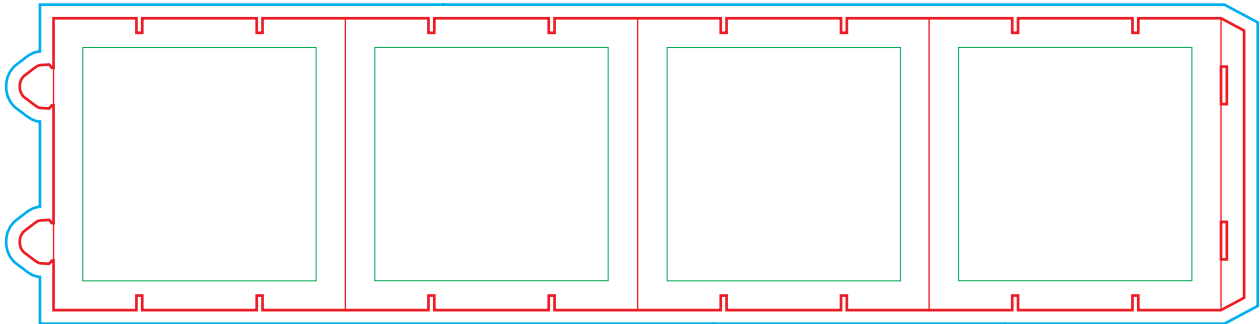

STACKABLE CUBES

SIZE: 300mm x 300mm

 TRIM SIZE: 300mm x 300mm

 BLEED SIZE: 304mm x 304mm

 SAFE PRINT AREA: 240mm x 240mm

Artwork Requirements

- Print file need to be in CMYK color mode
- Fonts converted to curves
- Images and Elements to be Embed
- Image resolution to be 300 DPI for best print output
- Print file format required as press ready PDF
- Artwork guideline not in scale