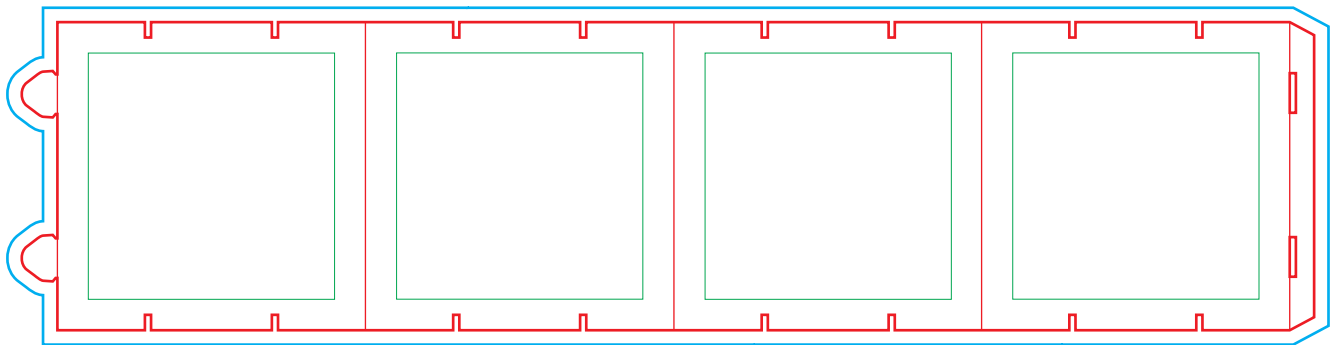

STACKABLE CUBES

SIZE: 400mm x 400mm

 TRIM SIZE: 400mm x 400mm

 BLEED SIZE: 404mm x 404mm

 SAFE PRINT AREA: 320mm x 320mm

Artwork Requirements

- Print file need to be in CMYK color mode
- Fonts converted to curves
- Images and Elements to be Embed
- Image resolution to be 300 DPI for best print output
- Print file format required as press ready PDF
- Artwork guideline not in scale