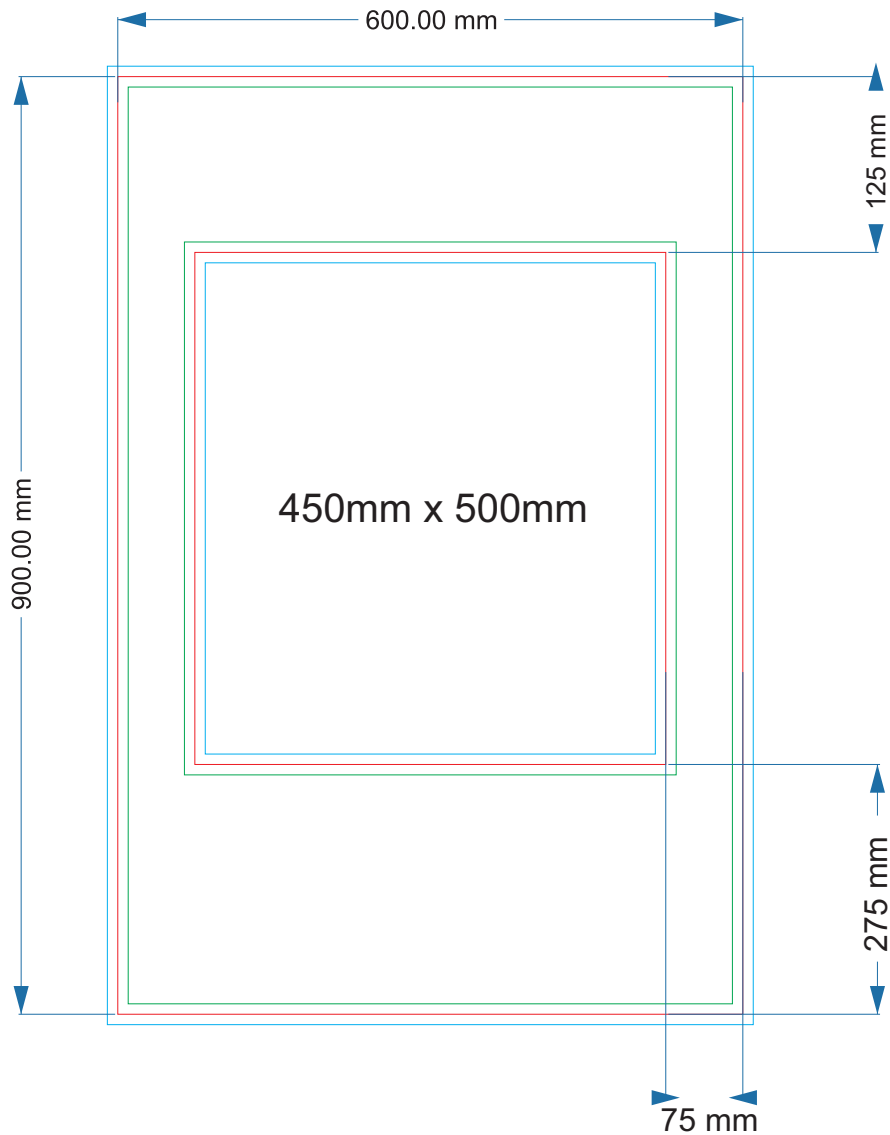

# EVENT SELFIE FRAMES

SIZE: 600mm x 900mm

 TRIM SIZE: 600mm x 900mm

 BLEED SIZE: 604mm x 904mm

 SAFE PRINT AREA: 580mm x 880mm

## Artwork Requirements

- Print file need to be in CMYK color mode
- Fonts converted to curves
- Images and Elements to be Embed
- Image resolution to be 300 DPI for best print output
- Print file format required as press ready PDF
- Artwork guideline not in scale