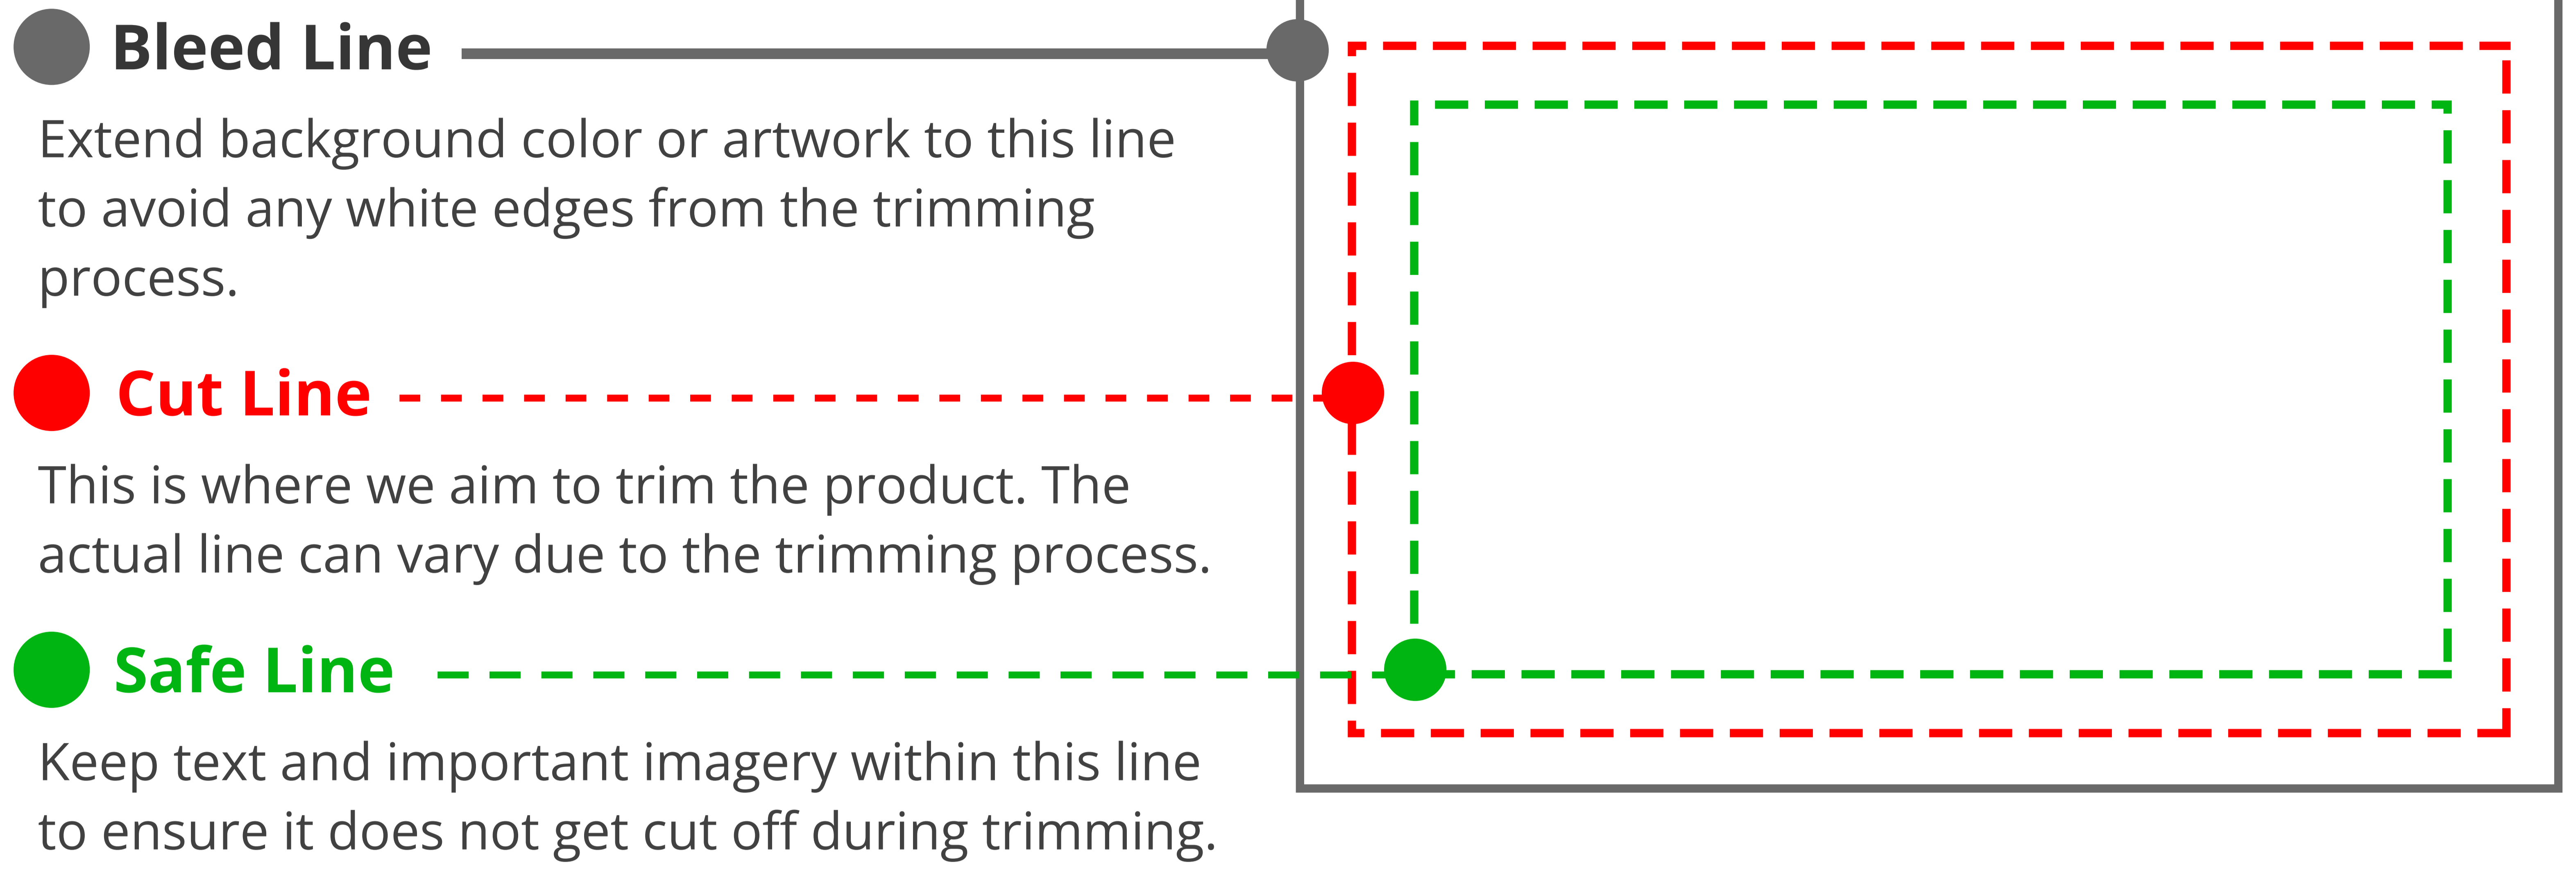

## Print Bleed Guide

Remove the template layer before uploading your artwork.

Final Cut Size: 900 x 1800  
Artwork with Bleed: 904 x 1804